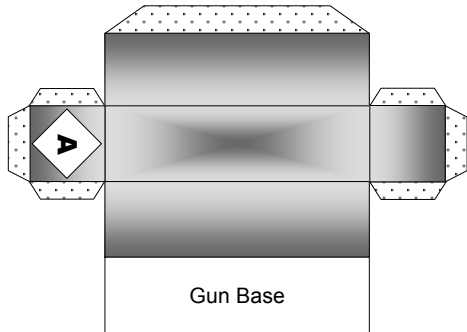

After cutting out parts and scoring along all black lines cut along only the black lines marked to release tab

Gun Base

Base for Turret

Base for Turret

Reactive Armour Panels and other decoration

**Heavy Tank
15mm Model**
Available Free from
Germ's World
www.germy.co.uk