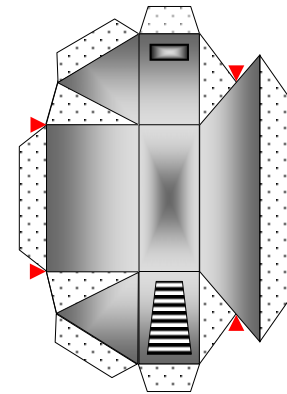

After cutting out parts and scoring along all black lines cut along only the black lines marked to release tab

Gun Base

Base for Turret

Base for Turret

Reactive Armour Panels and other decoration

**Heavy Tank
15mm Model**
Available Free from
Germ's World
www.germy.co.uk