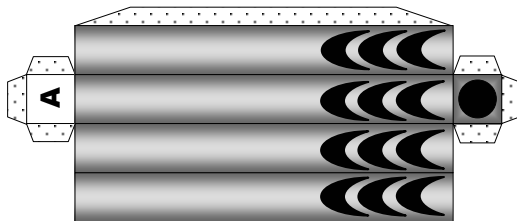

After cutting out parts and scoring along all black lines cut along only the black lines marked to release tab

Gun Base

Base for Turret

Base for Turret

Reactive Armour Panels and other decoration

**Heavy Tank
15mm Model**
Available Free from
Germ's World
www.germy.co.uk