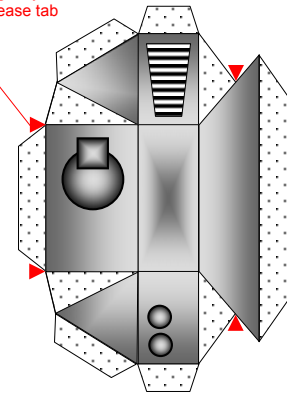

After cutting out parts and scoring along all black lines cut along only the black lines marked to release tab

Gun Base

Base for Turret

Base for Turret

Reactive Armour Panels and other decoration

**Heavy Tank
15mm Model**
Available Free from
Germ's World
www.germy.co.uk